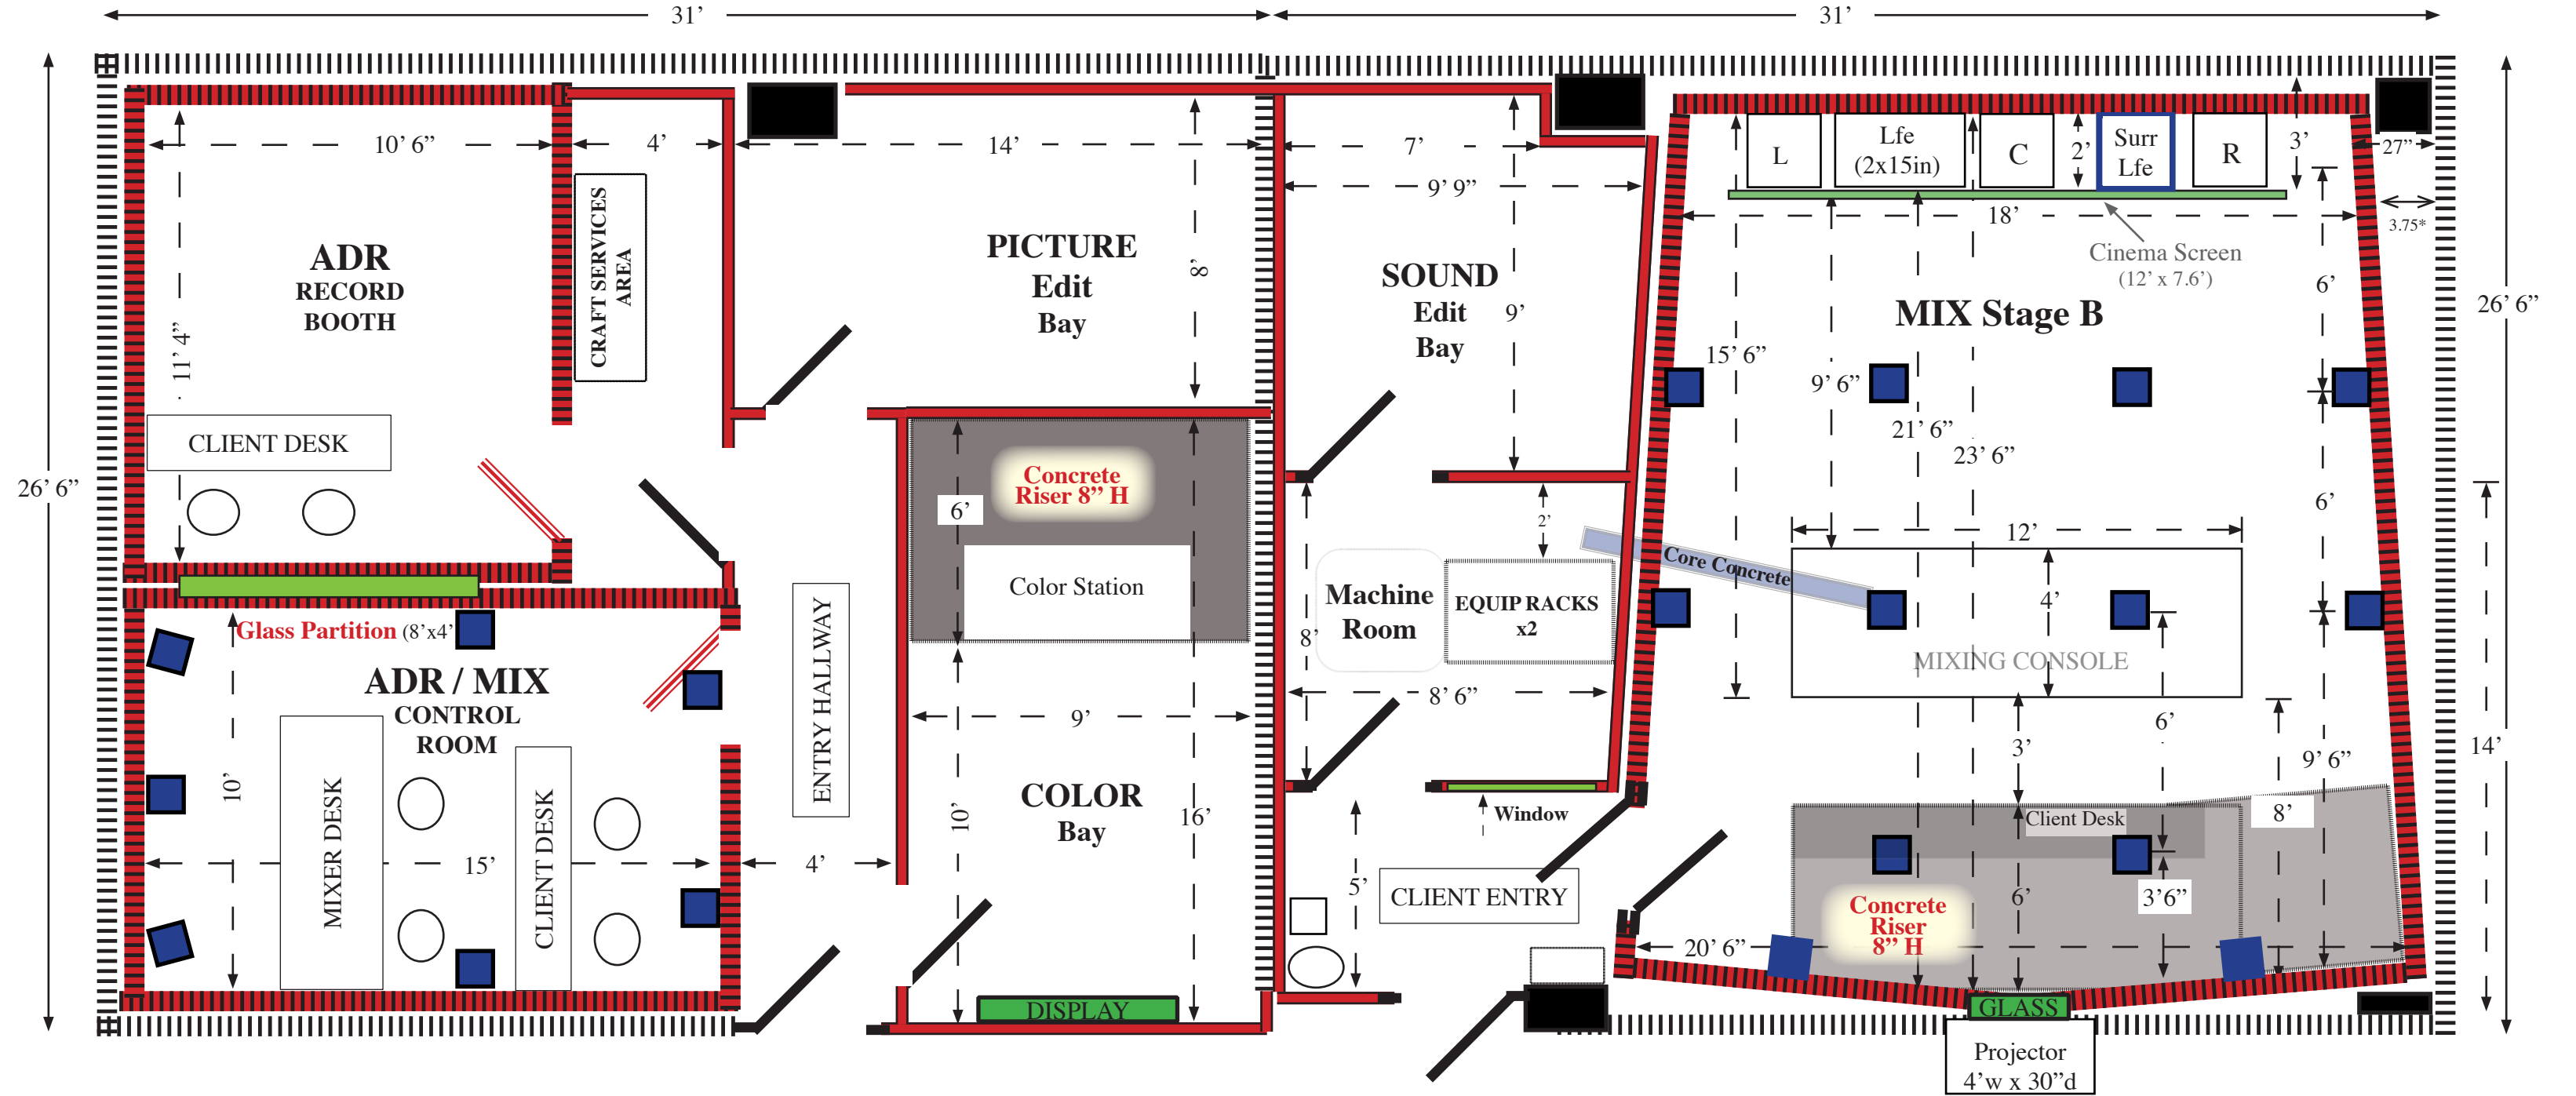

APEX / POST ROAD - GREEN PASTURES STUDIO SUITES A122A/B (v2.10g_092723)

DESIGN by JON VOGL & RICHARD JANES

APEX / POST ROAD - GREEN PASTURES STUDIO SUITES A122A/B (v2.10h_092723) - LIGHTING & ELECTRICAL (MIX B)

DESIGN by JON VOGL & RICHARD JANES

APEX / POST ROAD - GREEN PASTURES STUDIO SUITES A122A/B (v2.10h_rev092823) - ACOUSTIC TREATMENTS (MIX B)

DESIGN by JON VOGL & RICHARD JANES

APEX / POST ROAD - GREEN PASTURES STUDIO SUITES A122A/B (v2.10h_092723) - ACOUSTIC TREATMENT (MIX B)

SCREEN WALL

Front Wall (Screen)

Front Wall (Speakers)

Front Wall (Cutouts)