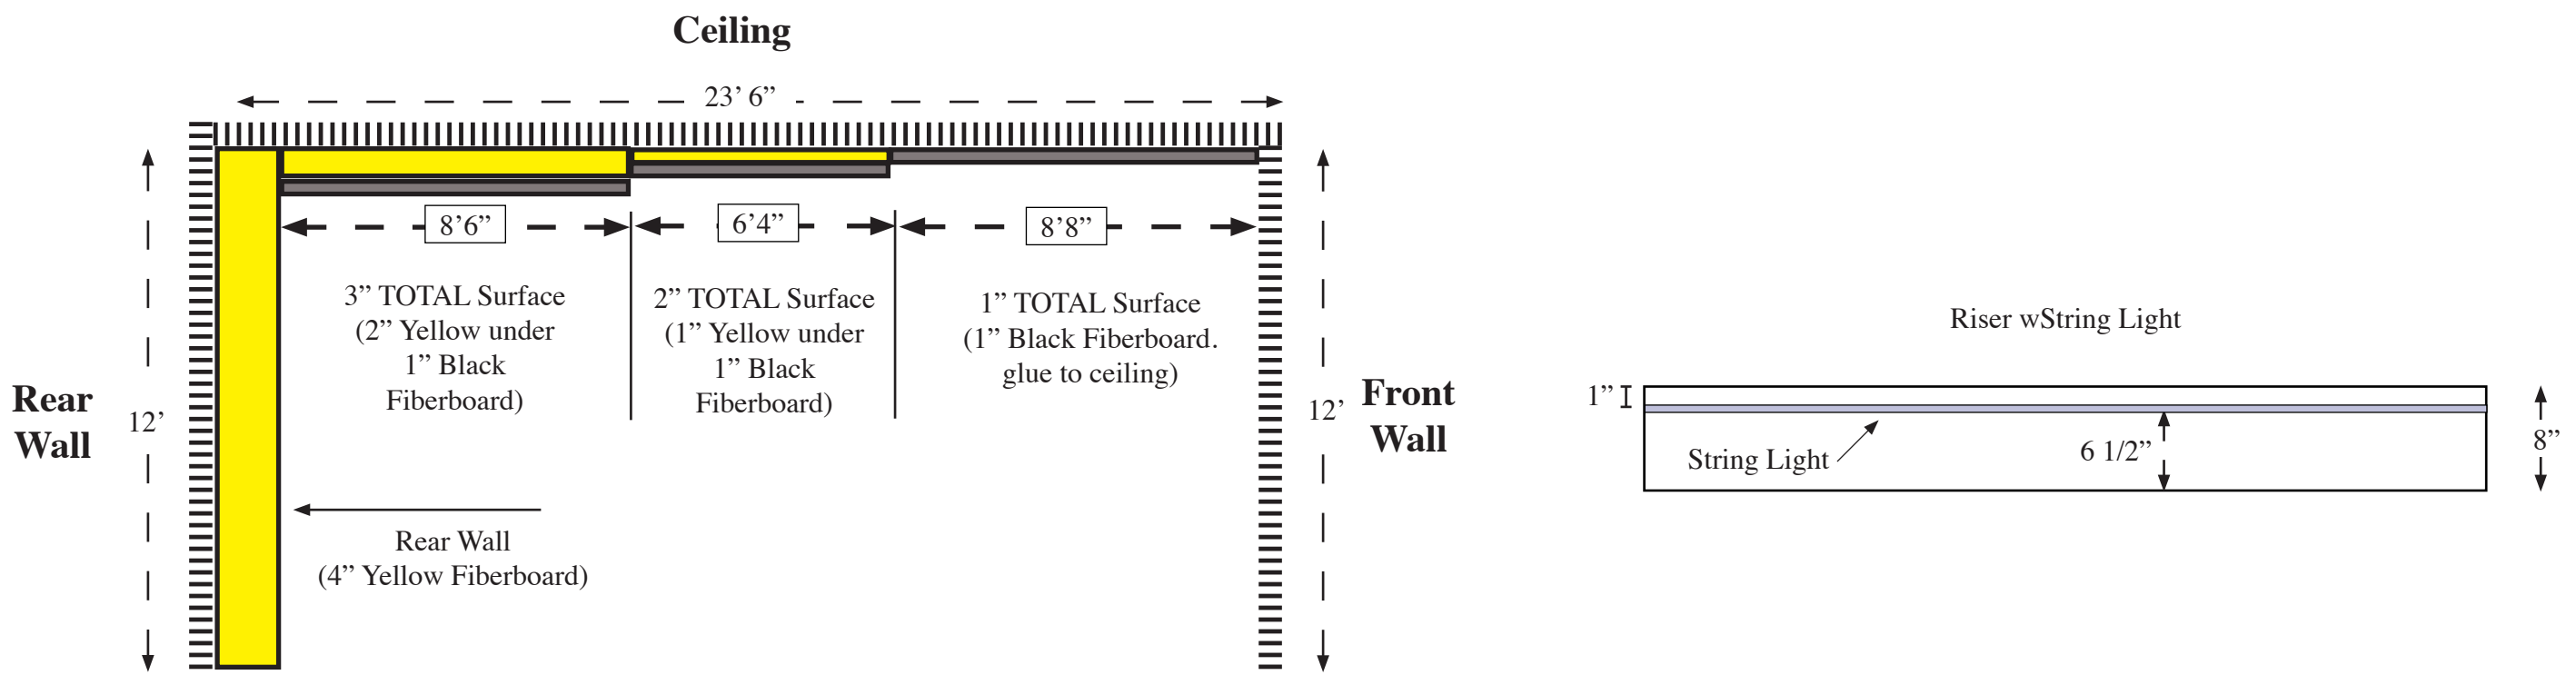

APEX / POST ROAD - GREEN PASTURES STUDIO SUITES A122A/B (v2.10h_092723) - ACOUSTIC TREATMENT (MIX B)