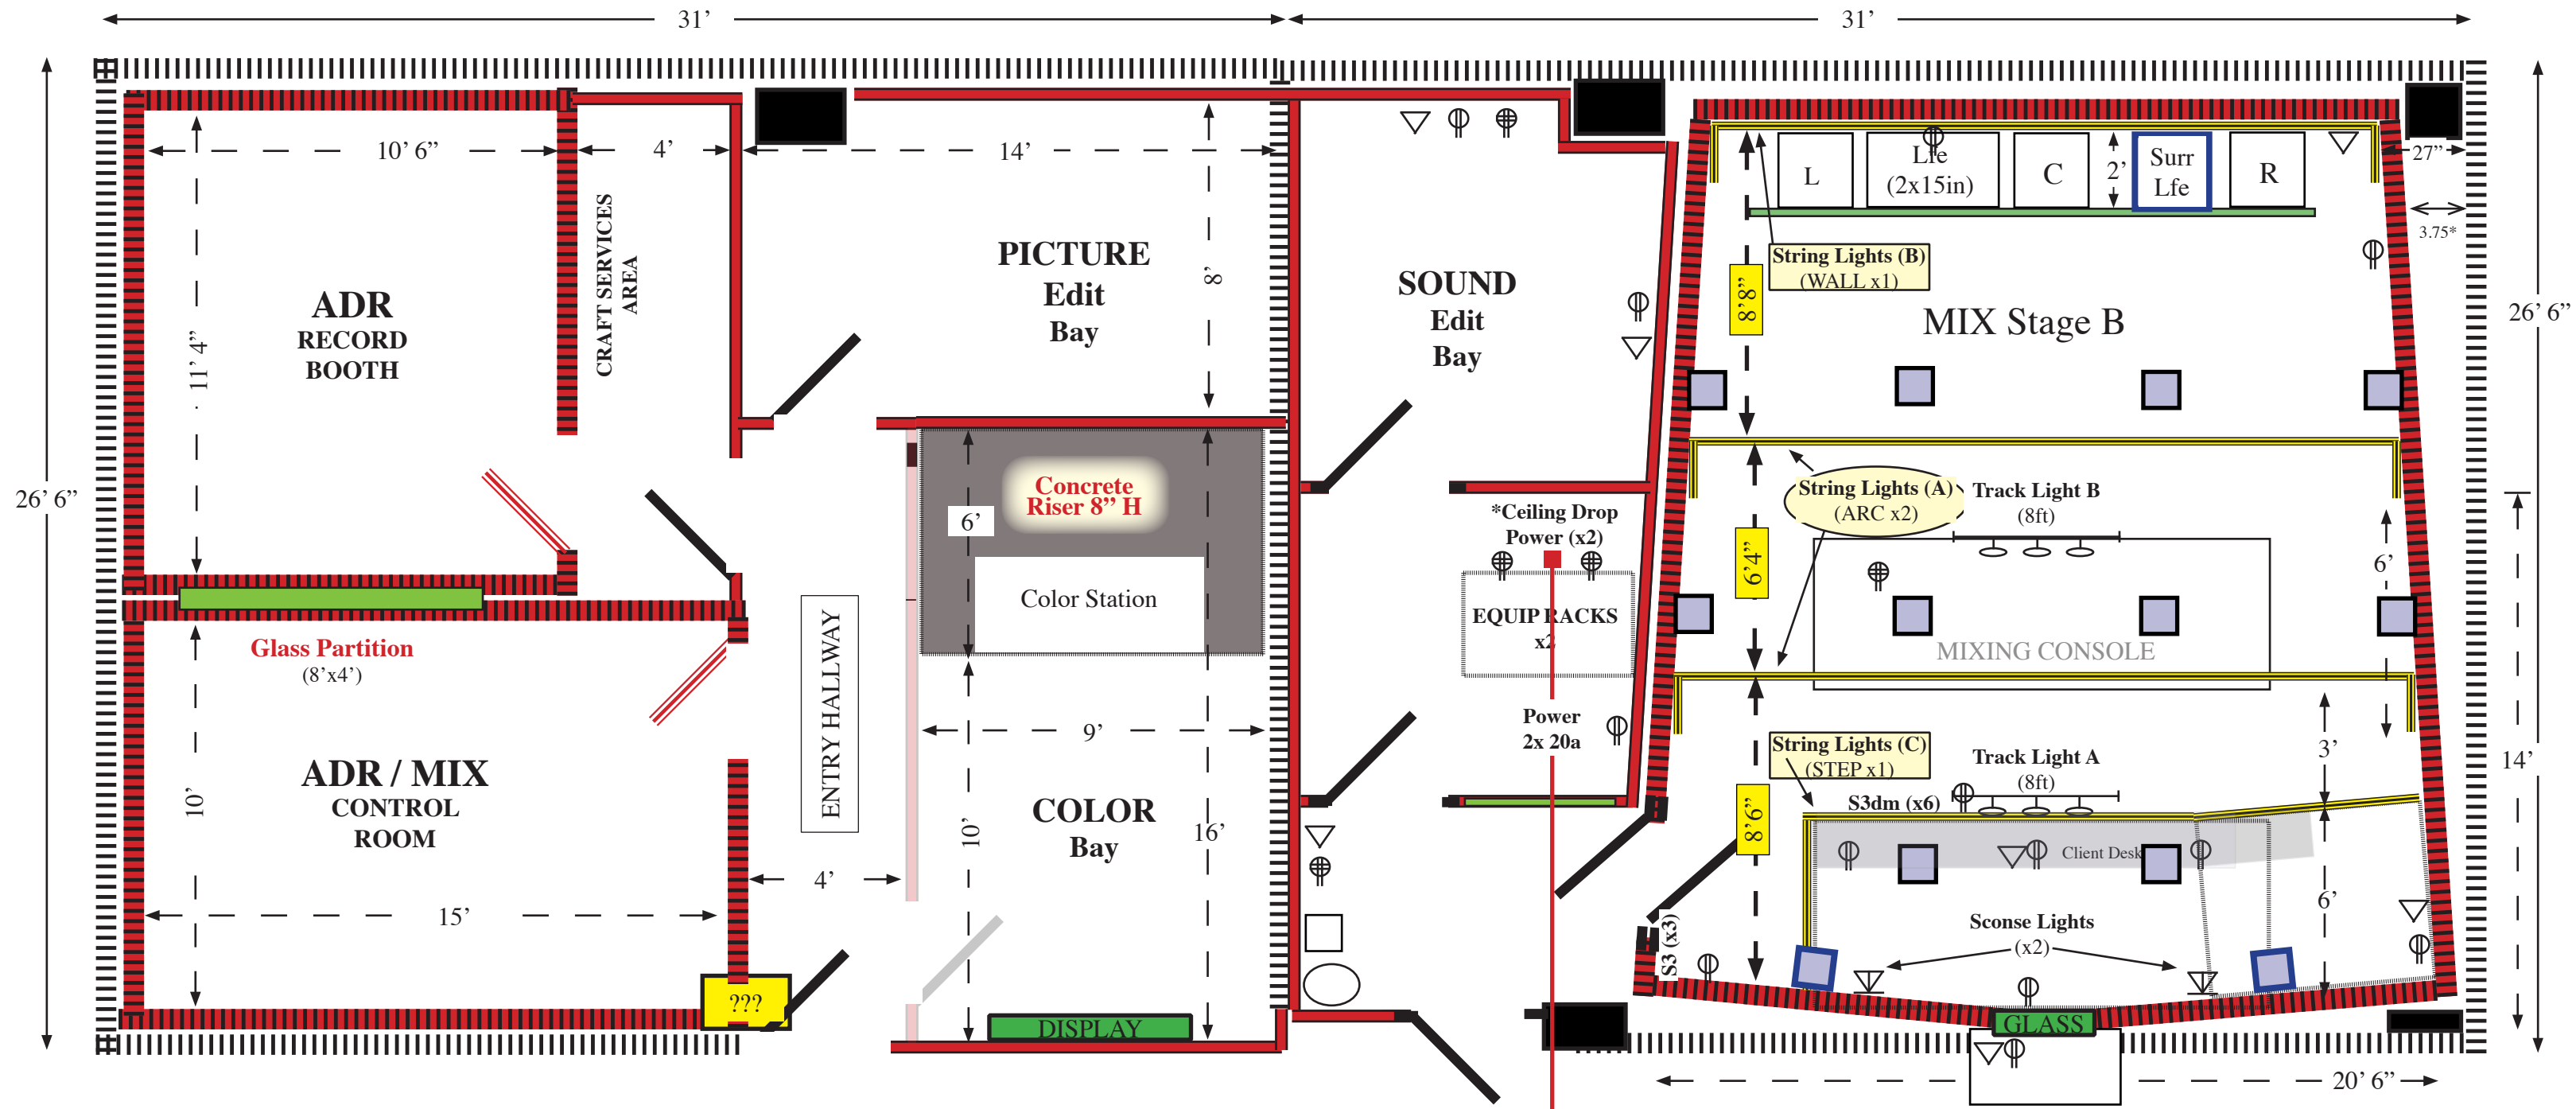

APEX / POST ROAD - GREEN PASTURES STUDIO SUITES A122A/B (v2.10g_092723)

DESIGN by JON VOGL & RICHARD JANES

APEX / POST ROAD - GREEN PASTURES STUDIO SUITES A122A/B (v2.10h_092723) - LIGHTING & ELECTRICAL (MIX B)

DESIGN by JON VOGL & RICHARD JANES

APEX / POST ROAD - GREEN PASTURES STUDIO SUITES A122A/B (v2.10h_rev092823) - ACOUSTIC TREATMENTS (MIX B)

DESIGN by JON VOGL & RICHARD JANES

APEX / POST ROAD - GREEN PASTURES STUDIO SUITES A122A/B (v2.10h_092723) - ACOUSTIC TREATMENT (MIX B)

SCREEN WALL

Front Wall (Screen)

Front Wall (Speakers)

Front Wall (Cutouts)