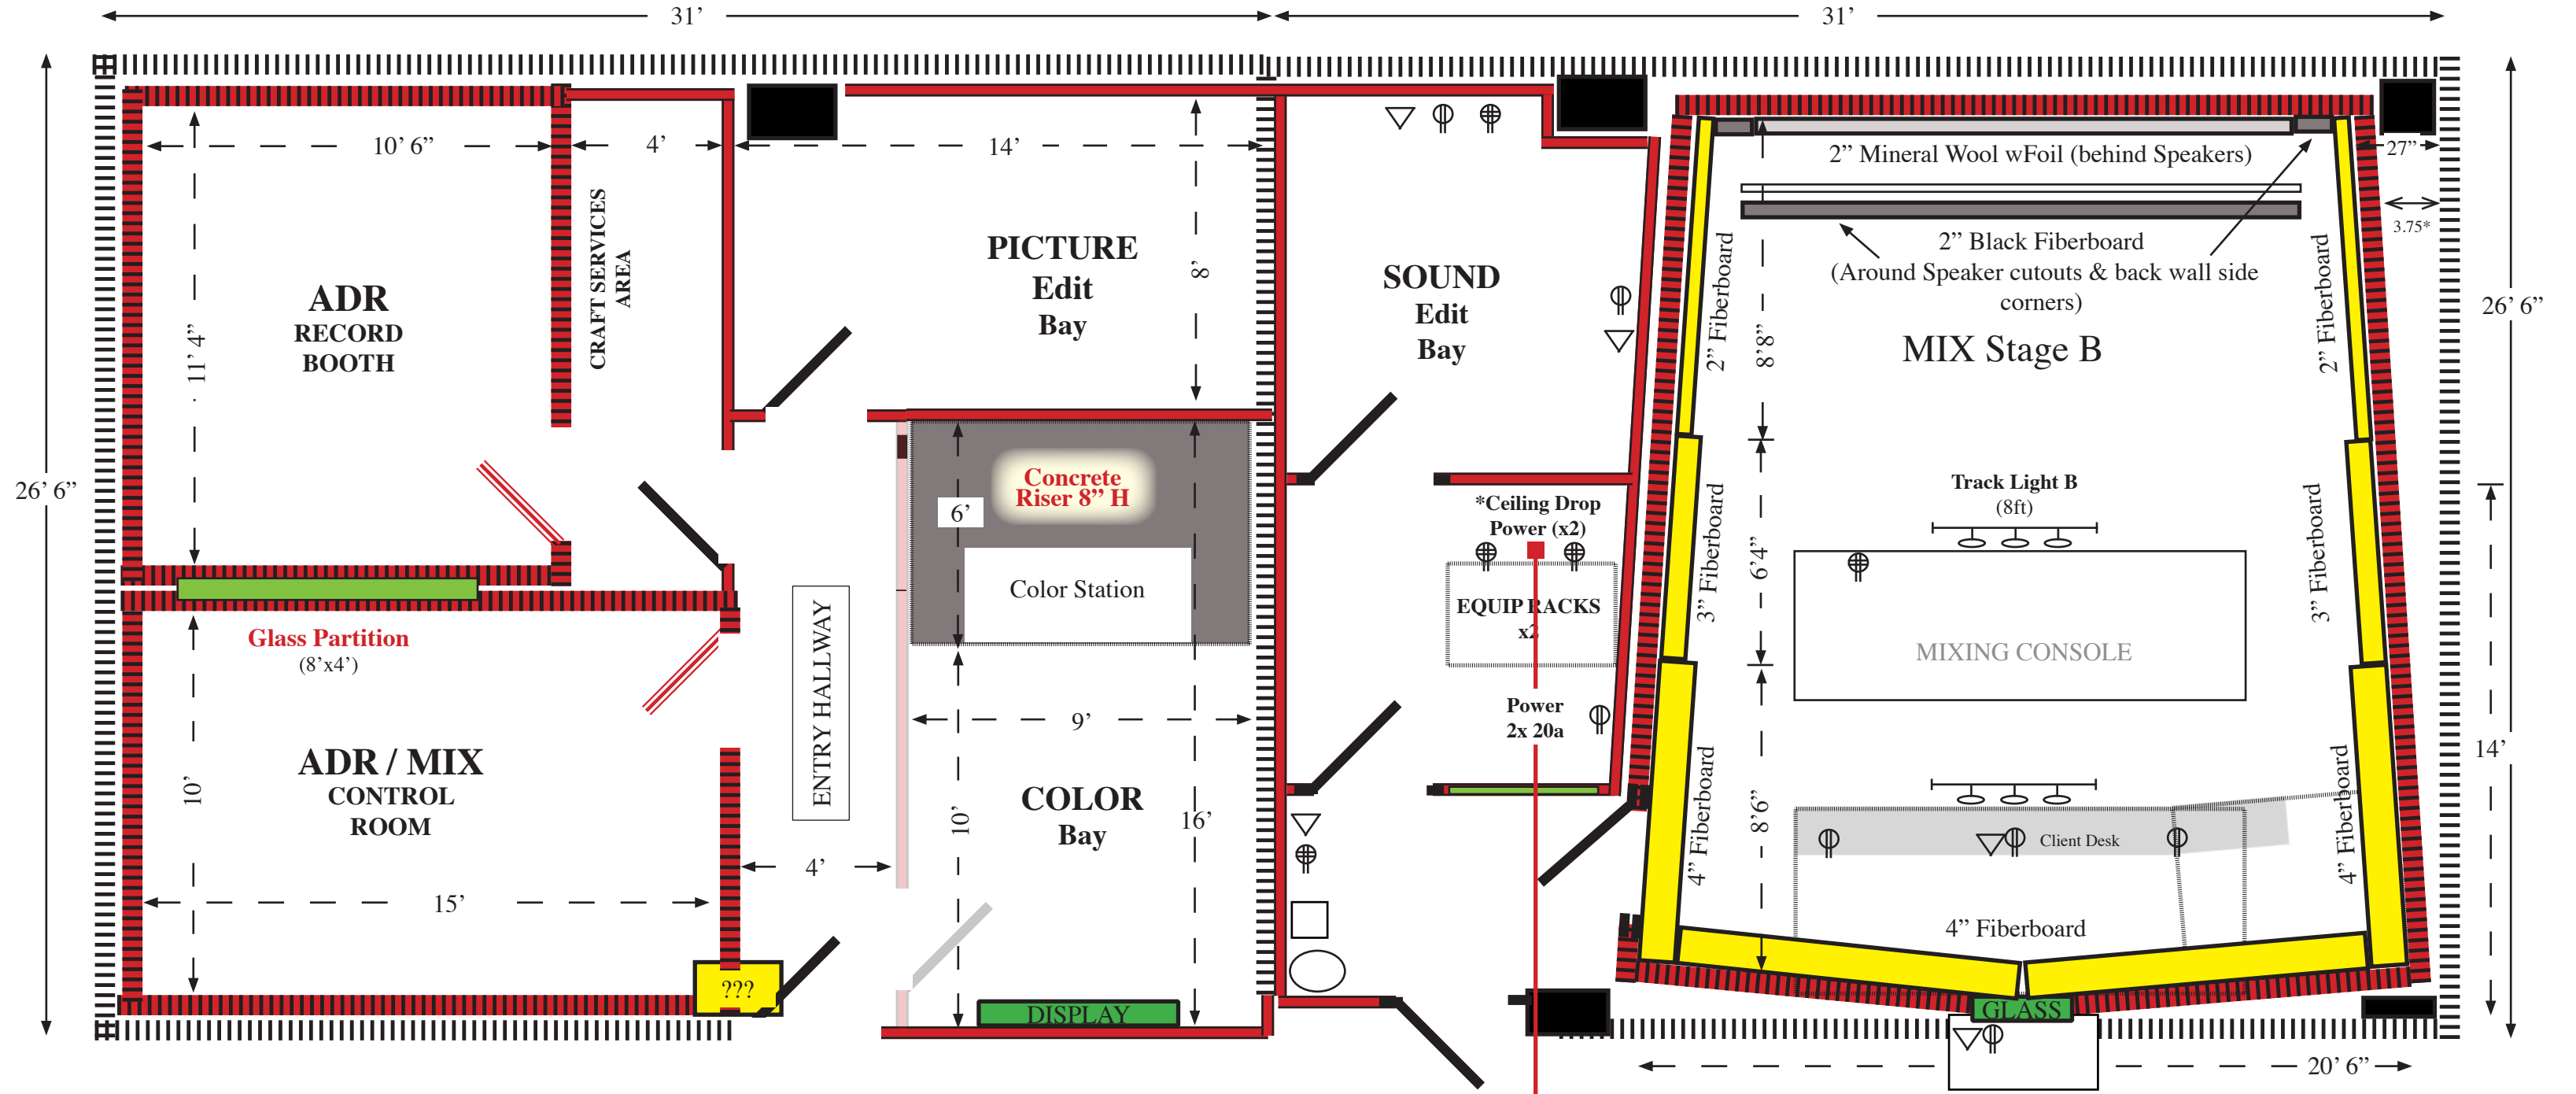

APEX / POST ROAD - GREEN PASTURES STUDIO SUITES A122A/B (v2.10g_092723)

DESIGN by JON VOGL & RICHARD JANES

APEX / POST ROAD - GREEN PASTURES STUDIO SUITES A122A/B (v2.10h_092723) - LIGHTING & ELECTRICAL (MIX B)

DESIGN by JON VOGL & RICHARD JANES

APEX / POST ROAD - GREEN PASTURES STUDIO SUITES A122A/B (v2.10h_rev092823) - ACOUSTIC TREATMENTS (MIX B)

DESIGN by JON VOGL & RICHARD JANES

APEX / POST ROAD - GREEN PASTURES STUDIO SUITES A122A/B (v2.10h_092723) - ACOUSTIC TREATMENT (MIX B)

SCREEN WALL

Front Wall (Screen)

Front Wall (Speakers)

Front Wall (Cutouts)