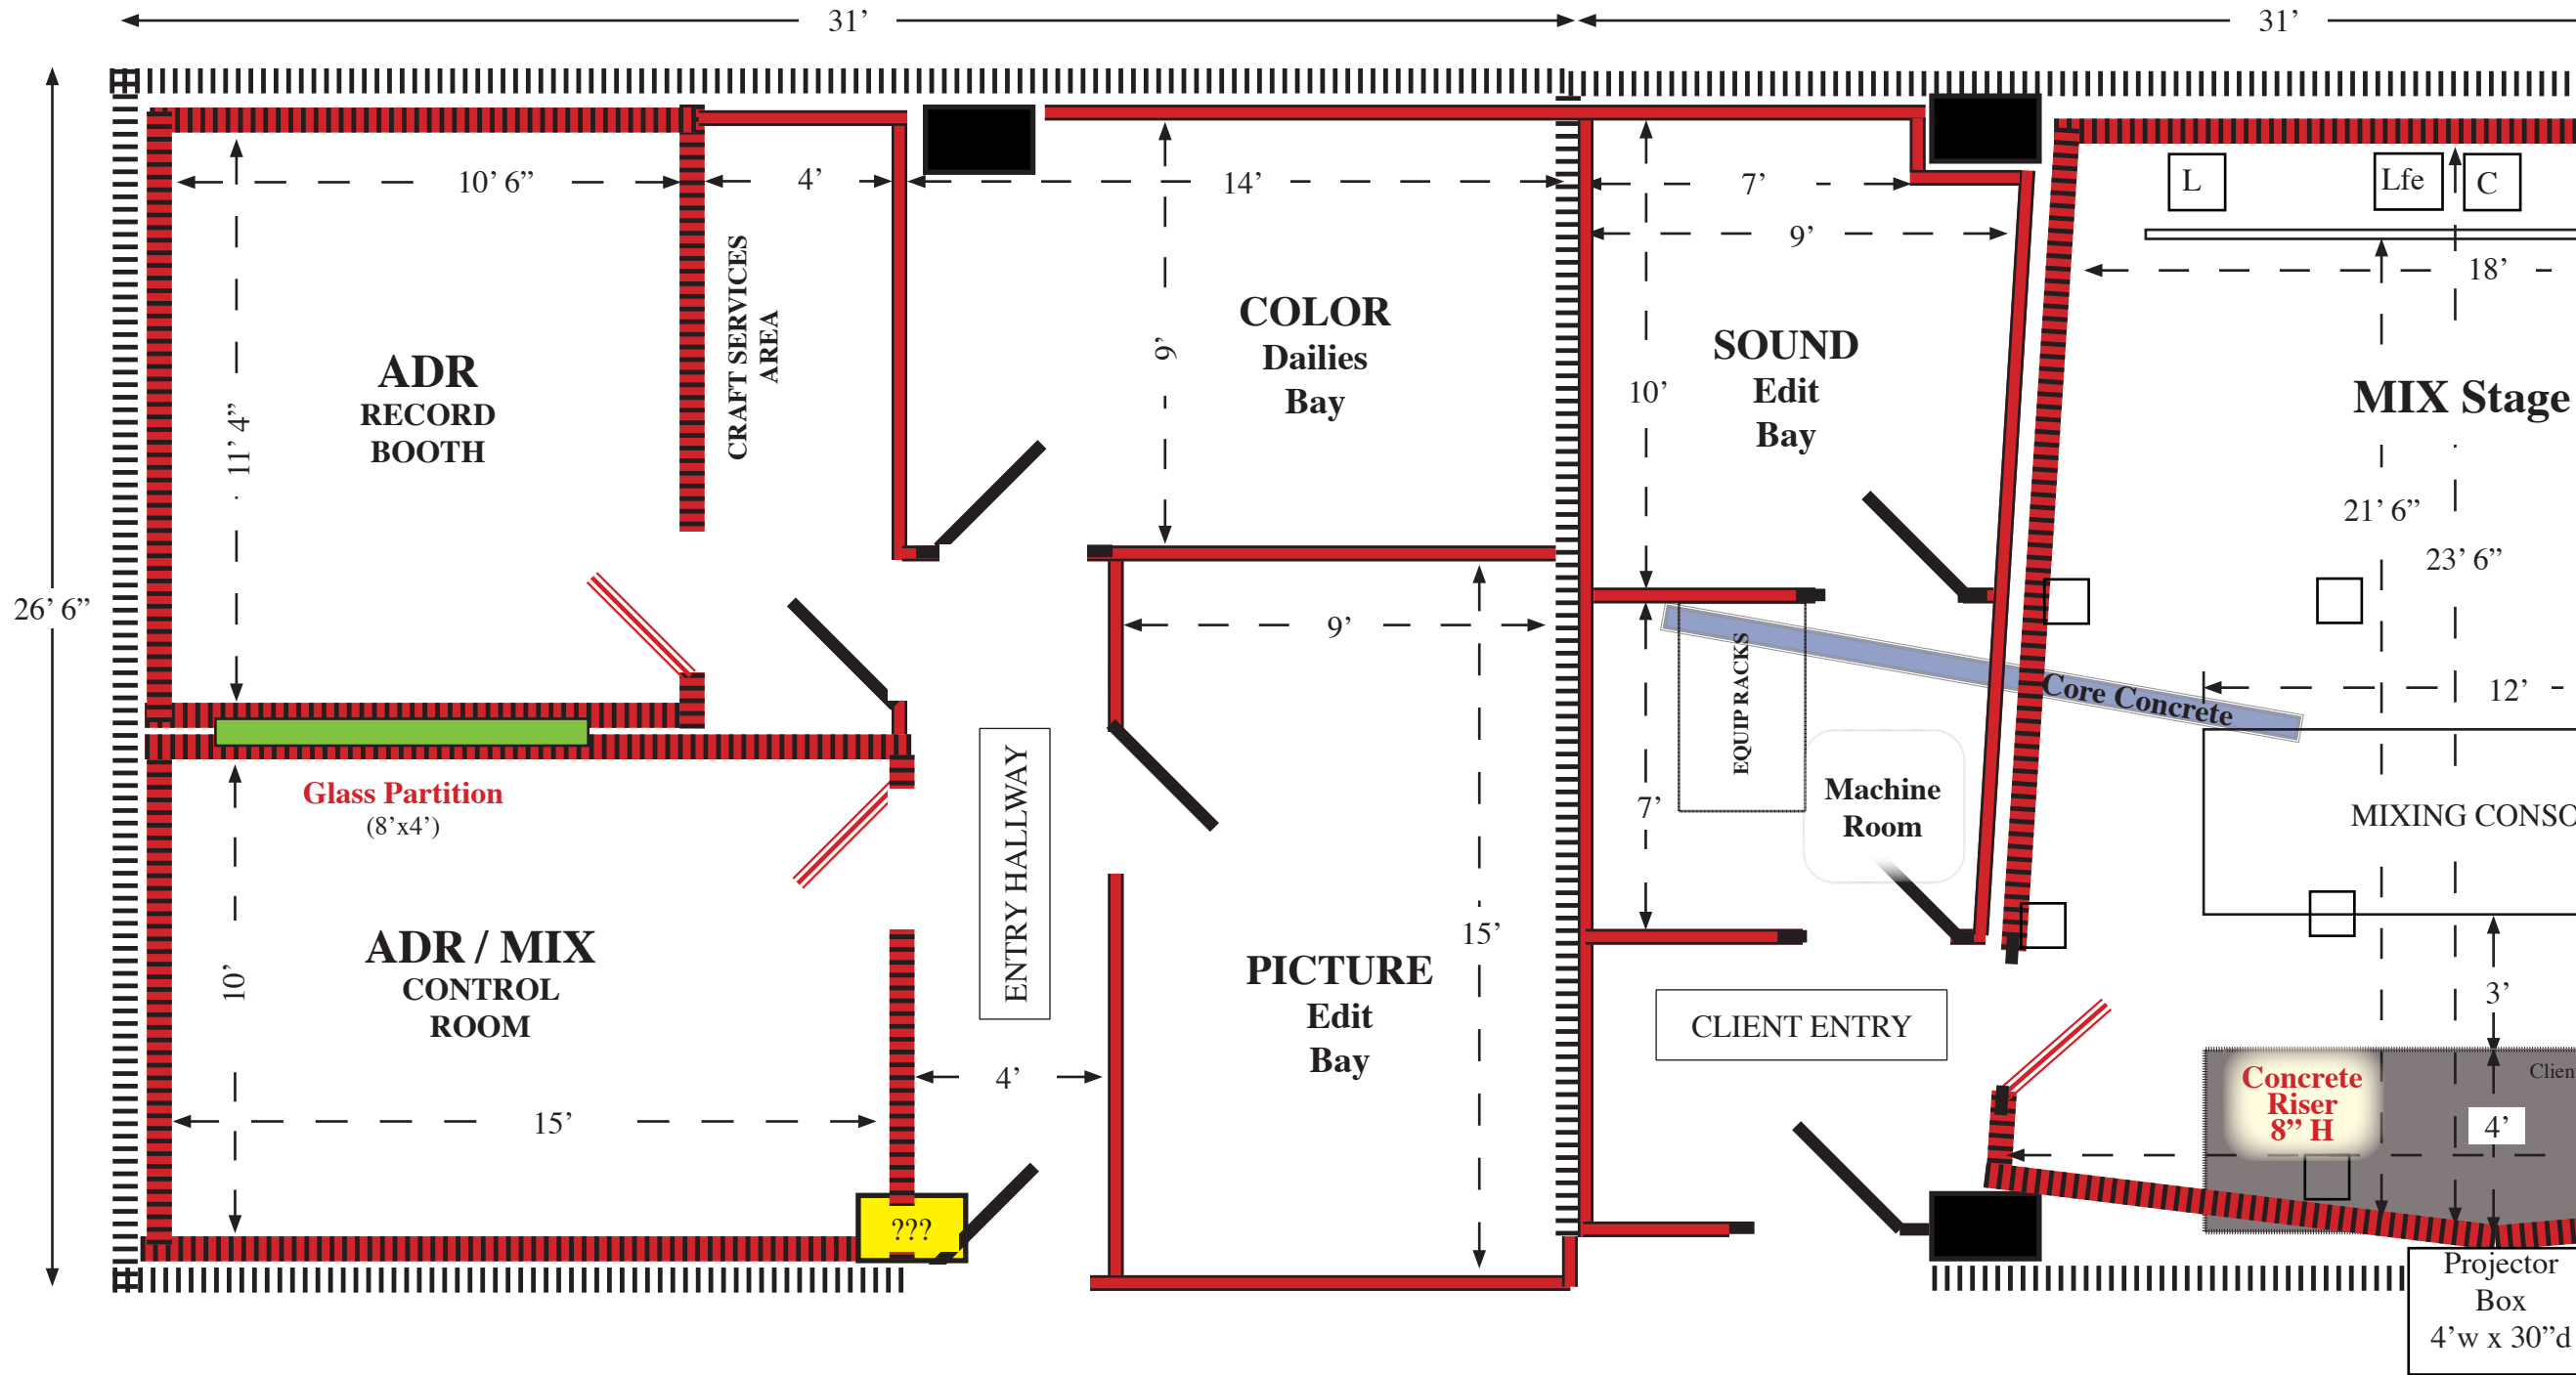

APEX / POST ROAD - GREEN PASTURES STUDIO SUITES A122A/B (v2.6_052423)

DESIGN by JON VOGL & RICHARD JANES

APEX / POST ROAD - GREEN PASTURES STUDIO SUITES A122A/B (v2.6_052423)

DESIGN by JON VOGL & RICHARD JANES