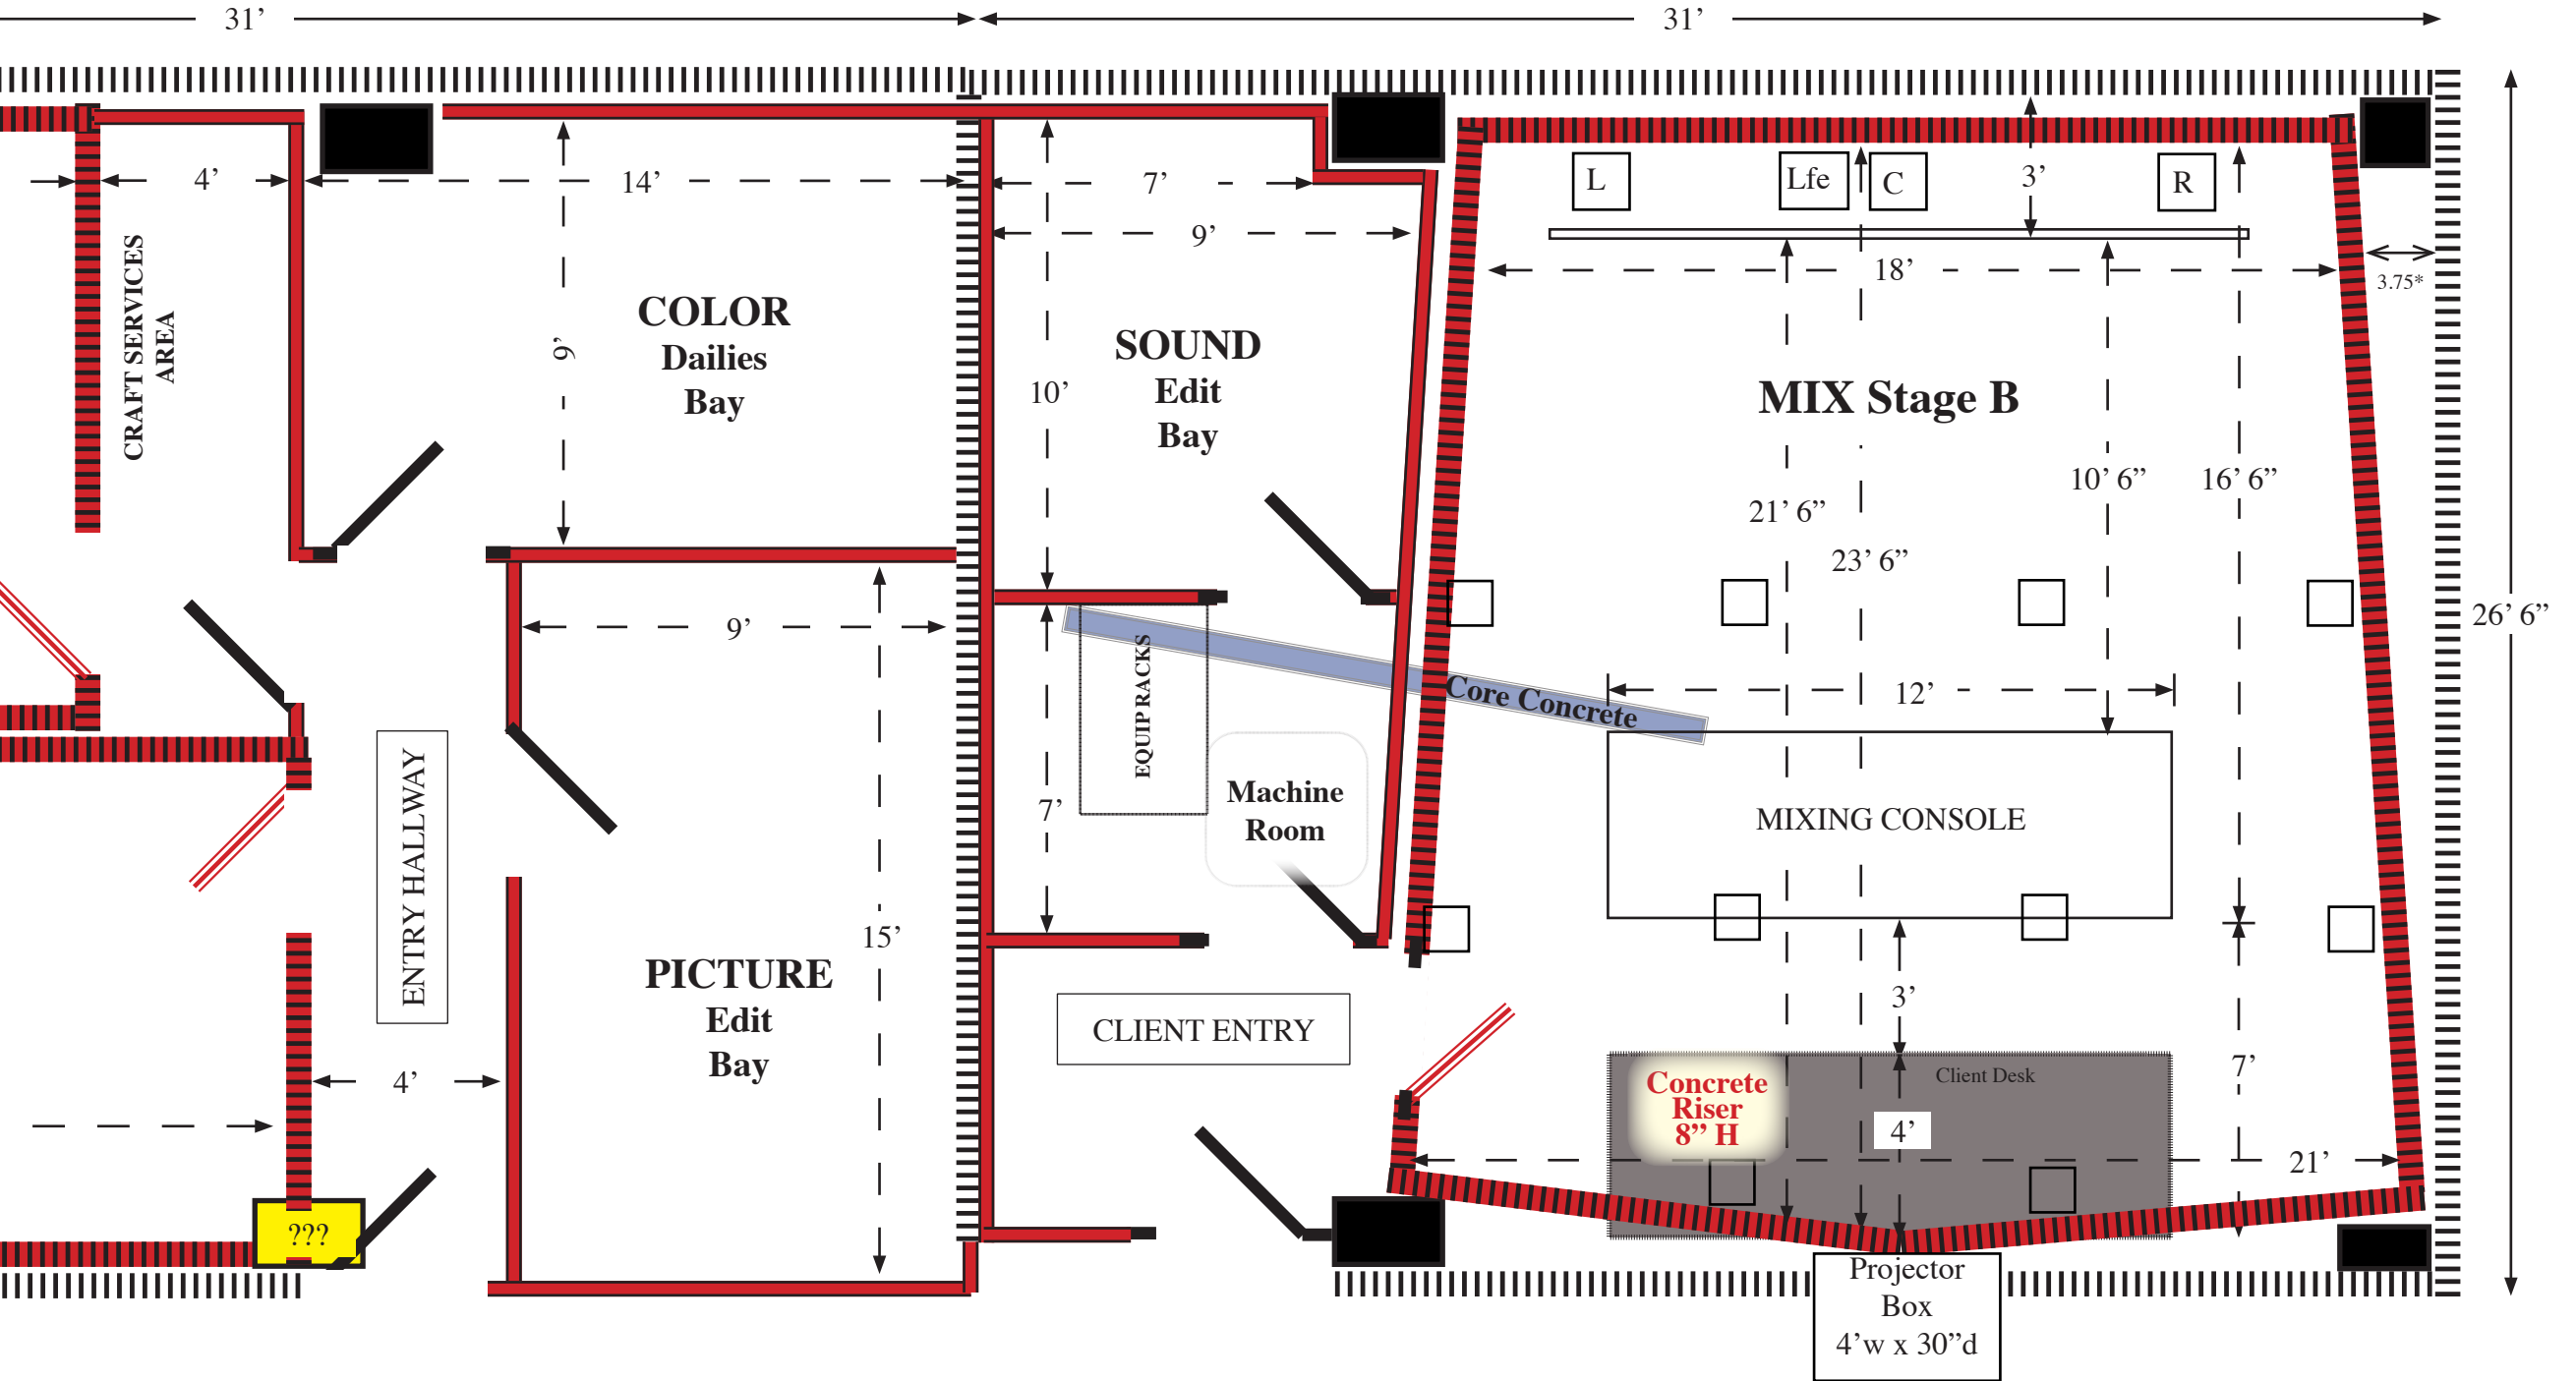

APEX / POST ROAD - GREEN PASTURES STUDIO SUITES A122A/B (v2.6_052423)

DESIGN by JON VOGL & RICHARD JANES

APEX / POST ROAD - GREEN PASTURES STUDIO SUITES A122A/B (v2.6_052423)

DESIGN by JON VOGL & RICHARD JANES